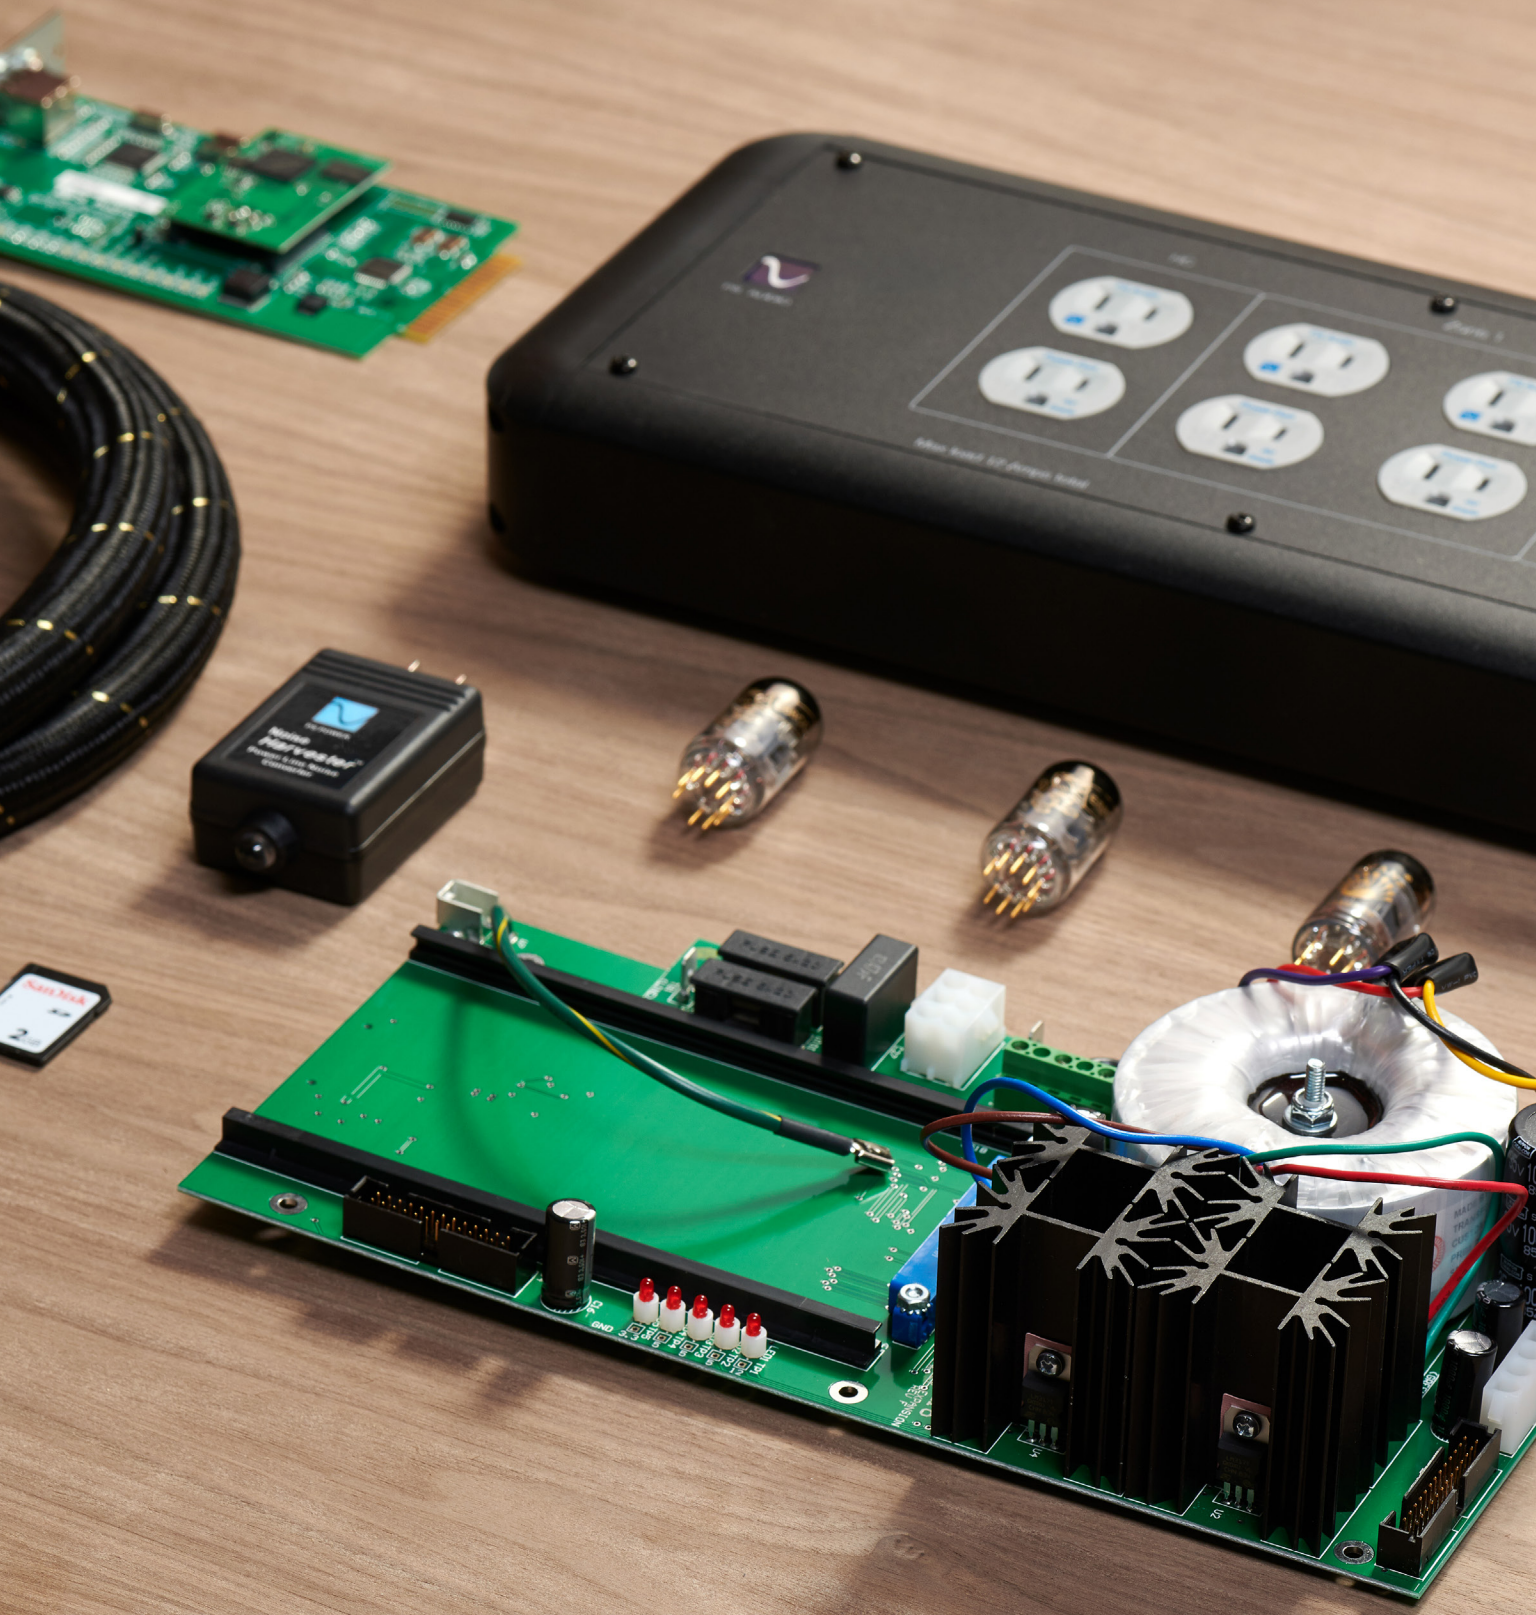

Accessories

Power Port™

Power Port classic AC power receptacle

- 15 coats polished nickel
- 15 or 20 amp ready
- Improves imaging
- Easy to install
- Cleans the soundstage
- Open, airy top end
- Improves midrange
- Improved connectivity
- Lowers sonic noise floor
- \$49