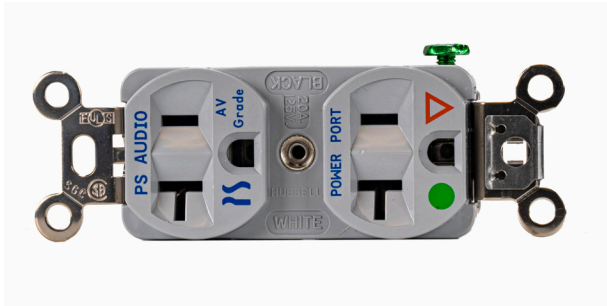

Accessories

Power Port™

Power Port classic AC power receptacle

- 15 coats polished nickel
- 15 or 20 amp ready
- Improves imaging
- Easy to install
- Cleans the soundstage
- Open, airy top end
- Improves midrange
- Improved connectivity
- Lowers sonic noise floor
- \$49