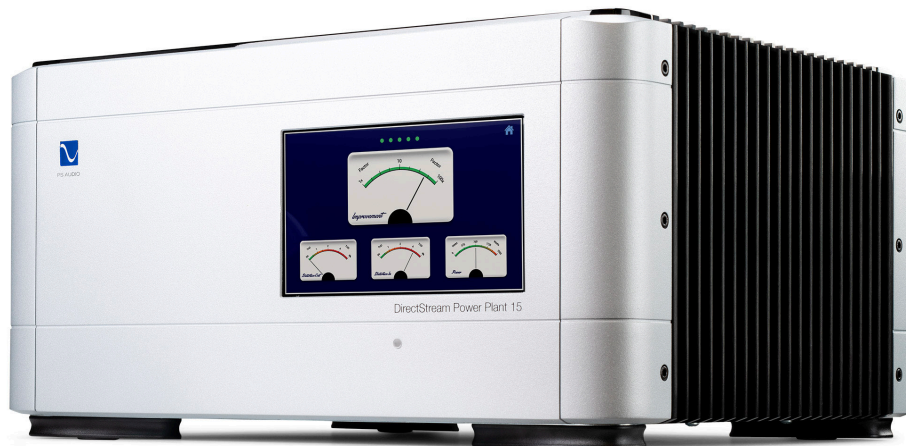

POWER REGENERATORS

DirectStream Power Plant 20™

The largest high-end
personal power generating
station in the world

- 2000 continuous VA output
- 3600 VA peak output
- Passively cooled
- 100% analog regenerated AC
- Integrated oscilloscope
- MultiWave
- THD meter
- Adjustable output voltage
- 7" color touchscreen
- 15 amp and 20 amp IEC input
- Low output impedance
- Surge and spike protection
- \$9,999

DirectStream Power Plant 15™

The second largest
high-end personal power
generating station in the

- 1200 continuous VA output
- 3600 VA peak output
- Passively cooled
- 100% analog regenerated AC
- Integrated oscilloscope
- MultiWave
- THD meter
- Adjustable output voltage
- 7" color touchscreen
- 15 amp IEC input
- Low output impedance
- Surge and spike protection
- \$7,999

DirectStream Power Plant 12™

Produces pure AC and is the power source of choice for almost any size system

- 1000 continuous VA output
- 3600 VA peak output
- Whisper cooling fan
- 100% analog regenerated AC
- Integrated oscilloscope
- MultiWave
- THD meter
- Adjustable output voltage
- 7" color touchscreen
- 15 amp and 20 amp IEC input
- Low output impedance
- Surge and spike protection
- \$5,999

DirectStream Power Plant 3™

Pure regenerated AC providing clean, protected power for whole systems

- 300 continuous VA output
- 1000 VA peak output
- 15 amp filtered outputs
- 100% analog regenerated AC
- 85% efficient cool operation
- MultiWave
- 3 Power Port Classic AC output receptacles
- Compact Stellar chassis
- Remote control
- 15 amp IEC input
- Surge and spike protection
- \$2,999