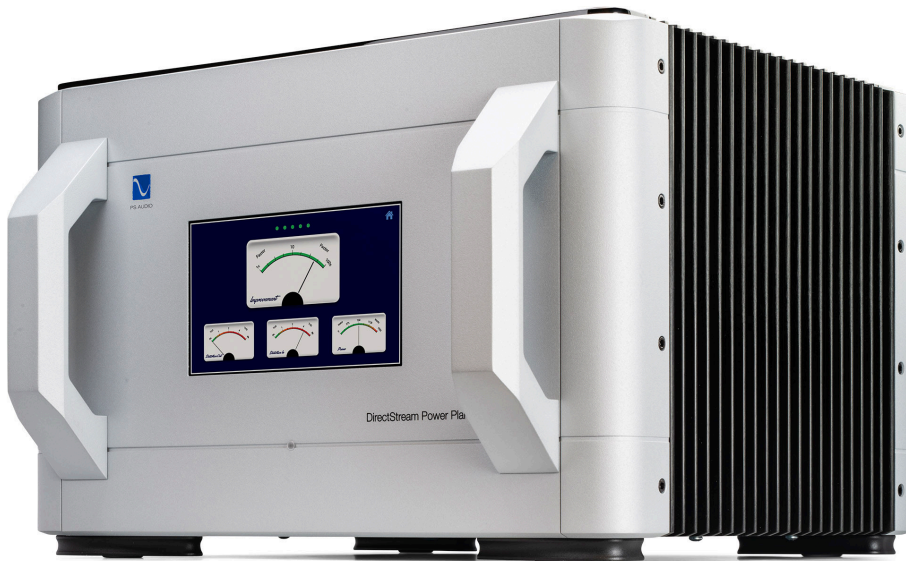

POWER REGENERATORS

DirectStream Power Plant 20™

The largest high-end
personal power generating
station in the world

- 2000 continuous VA output
- 3600 VA peak output
- Passively cooled
- 100% analog regenerated AC
- Integrated oscilloscope
- MultiWave
- THD meter
- Adjustable output voltage
- 7" color touchscreen
- 15 amp and 20 amp IEC input
- Low output impedance
- Surge and spike protection
- \$9,999

DirectStream Power Plant 15™

The second largest
high-end personal power
generating station in the

- 1200 continuous VA output
- 3600 VA peak output
- Passively cooled
- 100% analog regenerated AC
- Integrated oscilloscope
- MultiWave
- THD meter
- Adjustable output voltage
- 7" color touchscreen
- 15 amp IEC input
- Low output impedance
- Surge and spike protection
- \$7,999

DirectStream Power Plant 12™

Produces pure AC and is the power source of choice for almost any size system

- 1000 continuous VA output
- 3600 VA peak output
- Whisper cooling fan
- 100% analog regenerated AC
- Integrated oscilloscope
- MultiWave
- THD meter
- Adjustable output voltage
- 7" color touchscreen
- 15 amp and 20 amp IEC input
- Low output impedance
- Surge and spike protection
- \$5,999

DirectStream Power Plant 3™

Pure regenerated AC providing clean, protected power for whole systems

- 300 continuous VA output
- 1000 VA peak output
- 15 amp filtered outputs
- 100% analog regenerated AC
- 85% efficient cool operation
- MultiWave
- 3 Power Port Classic AC output receptacles
- Compact Stellar chassis
- Remote control
- 15 amp IEC input
- Surge and spike protection
- \$2,999